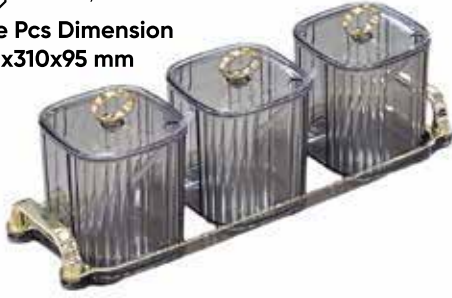

24 Pcs./Ad.
One Pcs Dimension
225x315x35 mm

UR-3442
Spice Set in 3 Pcs.
Üçlü Baharat Seti

24 Pcs./Ad.
One Pcs Dimension
100x310x95 mm

16 Pcs./Ad.
One Pcs Dimension
110x310x110 mm