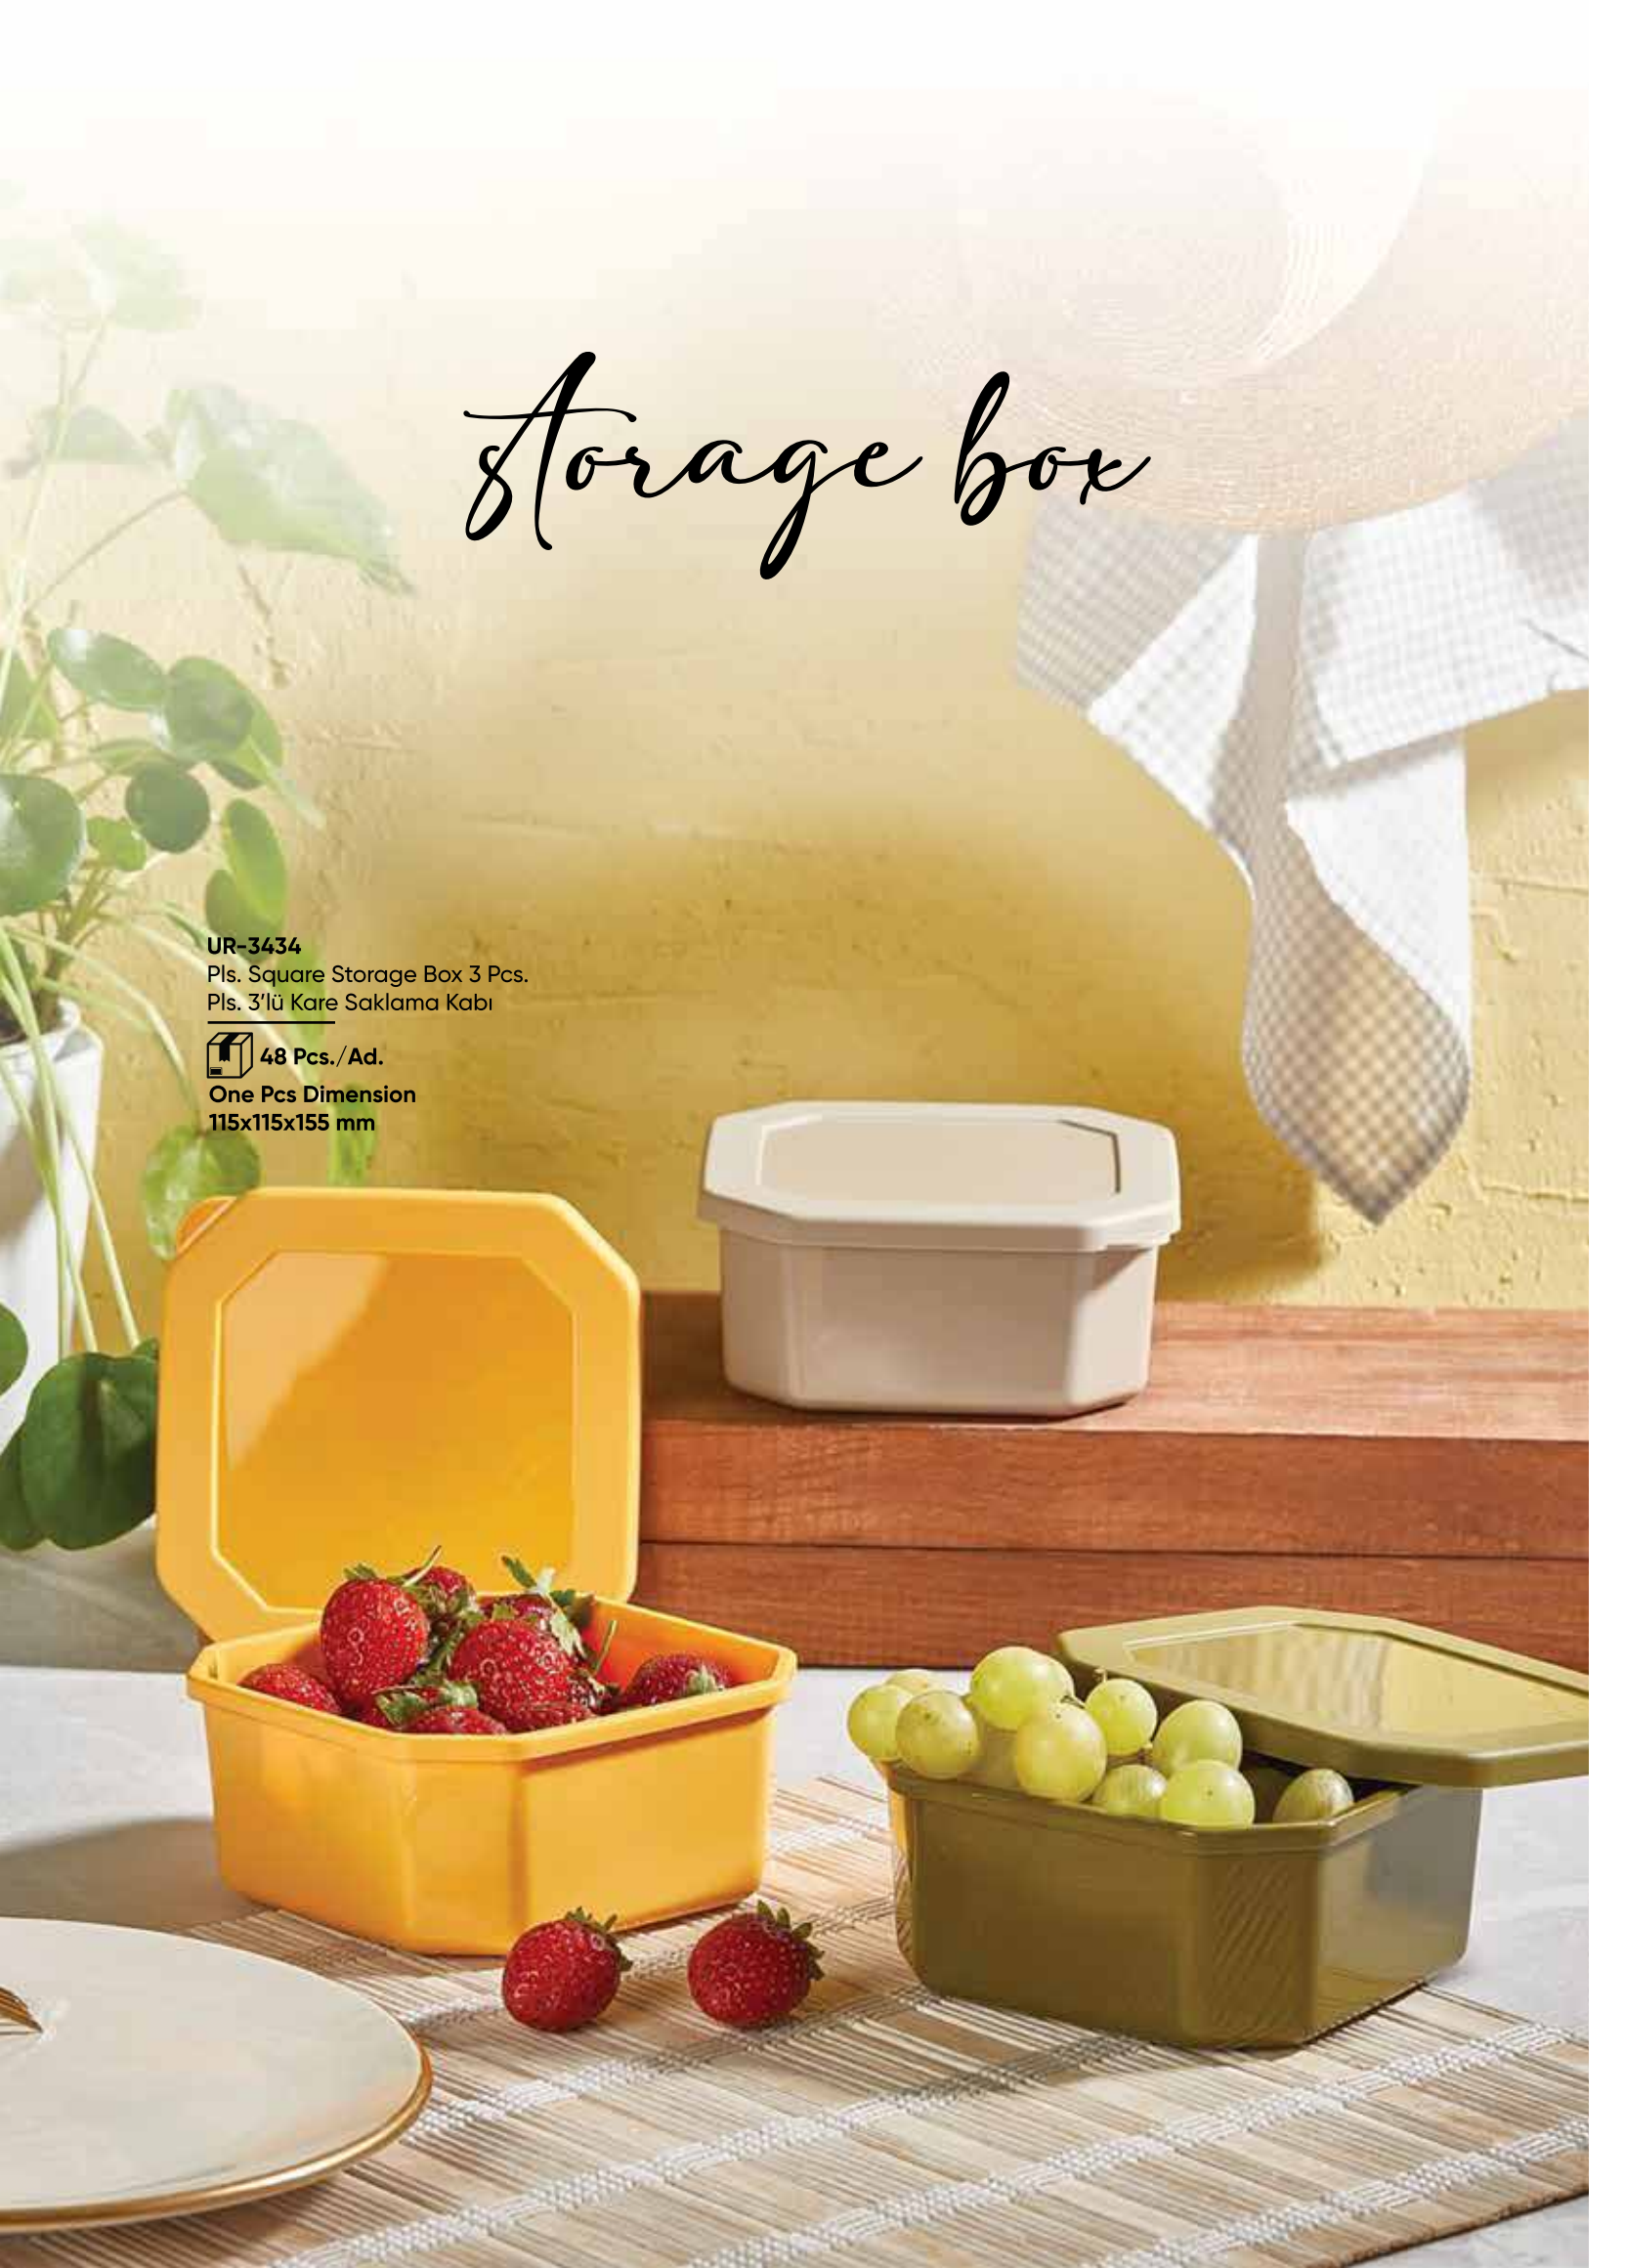

UR-3433
Pls. Rectangular Storage Box 3 Pcs.
Pls. 3'lü Dikdörtgen Saklama Kabı

Storage box

UR-3434

Pls. Square Storage Box 3 Pcs.

Pls. 3'lü Kare Saklama Kabı

48 Pcs./Ad.

One Pcs Dimension

115x115x155 mm